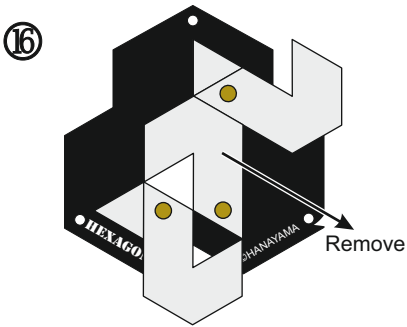

Move the puzzle pieces simultaneously.