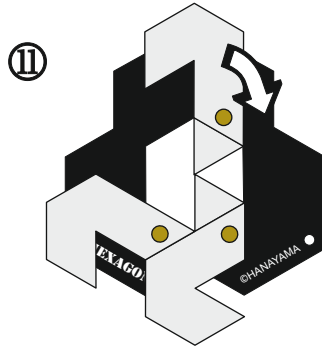

Move the puzzle pieces simultaneously.