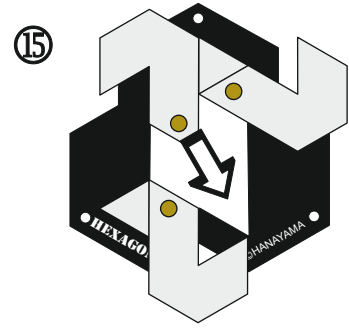

はずる

TM
®

H U Z Z L E

Huzzle Cast Hexagon

Assembled

Disassembled

The arrow indicates the direction to move the puzzle pieces.

Designer: Mine Uyematsu (JP)

© 2015, 2018 Hanayama Co., Ltd.
All Rights Reserved

Exclusive European distribution
by Eureka bvba - 2800 Mechelen, Belgium

Move the puzzle pieces simultaneously.

Move the puzzle pieces simultaneously.