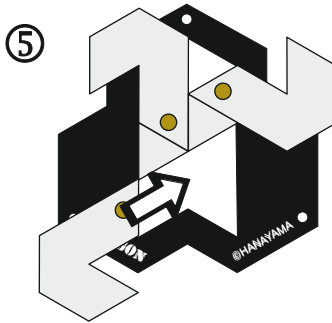

はずる

TM
®

H U Z Z L E

Huzzle Cast Hexagon

Assembled

Disassembled

The arrow indicates the direction to move the puzzle pieces.

Designer: Mine Uyematsu (JP)