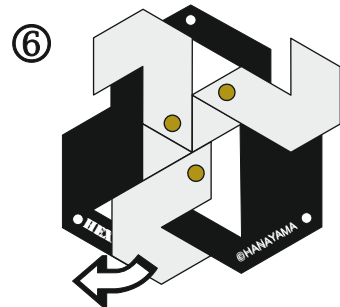

はずる

TM
®

H U Z Z L E

Huzzle Cast Hexagon

Assembled

Disassembled

The arrow indicates the direction to move the puzzle pieces.

Designer: Mine Uyematsu (JP)