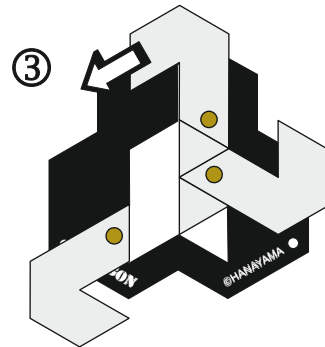

はずる

TM
®

H U Z Z L E

Huzzle Cast Hexagon

Assembled

Disassembled

The arrow indicates the direction to move the puzzle pieces.

Designer: Mine Uyematsu (JP)