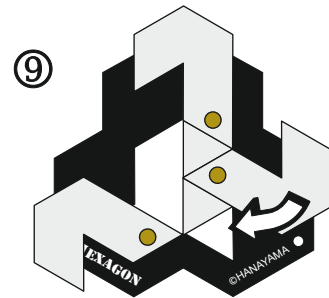

はずる

TM
®

H U Z Z L E

Huzzle Cast Hexagon

Assembled

Disassembled

The arrow indicates the direction to move the puzzle pieces.

Designer: Mine Uyematsu (JP)