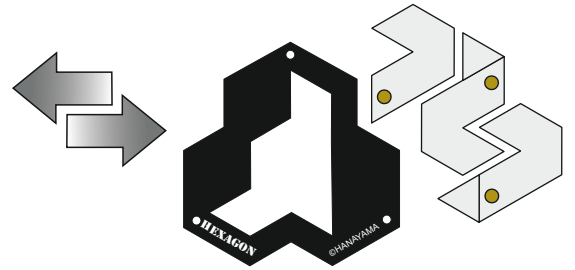

はずる

TM
®

H U Z Z L E

Huzzle Cast Hexagon

Assembled

Disassembled

The arrow indicates the direction to move the puzzle pieces.

Designer: Mine Uyematsu (JP)