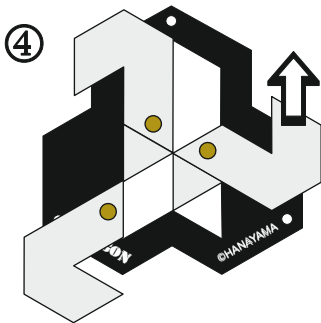

はずる

TM
®

H U Z Z L E

Huzzle Cast Hexagon

Assembled

Disassembled

The arrow indicates the direction to move the puzzle pieces.

Designer: Mine Uyematsu (JP)