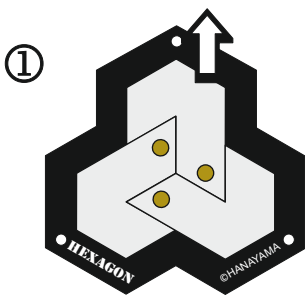

はずる

TM
®

H U Z Z L E

Huzzle Cast Hexagon

Assembled

Disassembled

The arrow indicates the direction to move the puzzle pieces.

Designer: Mine Uyematsu (JP)