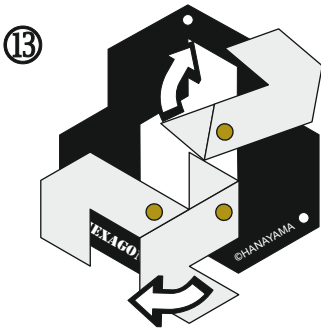

はずる

TM
®

H U Z Z L E

Huzzle Cast Hexagon

Assembled

Disassembled

The arrow indicates the direction to move the puzzle pieces.

Designer: Mine Uyematsu (JP)

© 2015, 2018 Hanayama Co., Ltd.
All Rights Reserved

Exclusive European distribution
by Eureka bvba - 2800 Mechelen, Belgium

Move the puzzle pieces simultaneously.

Move the puzzle pieces simultaneously.