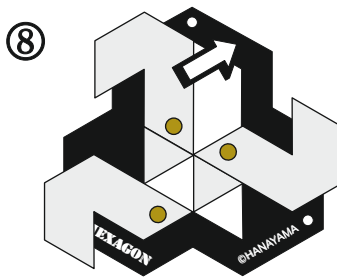

はずる

TM
®

H U Z Z L E

Huzzle Cast Hexagon

Assembled

Disassembled

The arrow indicates the direction to move the puzzle pieces.

Designer: Mine Uyematsu (JP)