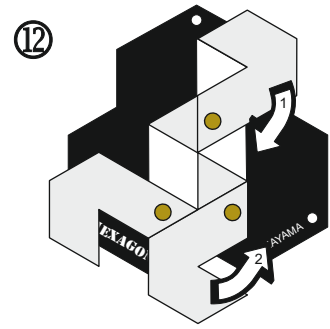

はずる

TM
®

H U Z Z L E

Huzzle Cast Hexagon

Assembled

Disassembled

The arrow indicates the direction to move the puzzle pieces.

Designer: Mine Uyematsu (JP)

© 2015, 2018 Hanayama Co., Ltd.
All Rights Reserved

Exclusive European distribution
by Eureka bvba - 2800 Mechelen, Belgium

Move the puzzle pieces simultaneously.

Move the puzzle pieces simultaneously.