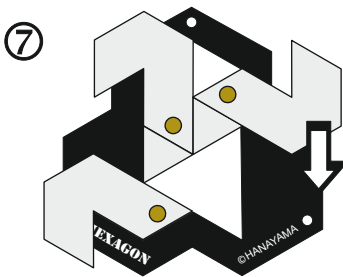

はずる

TM
®

H U Z Z L E

Huzzle Cast Hexagon

Assembled

Disassembled

The arrow indicates the direction to move the puzzle pieces.

Designer: Mine Uyematsu (JP)