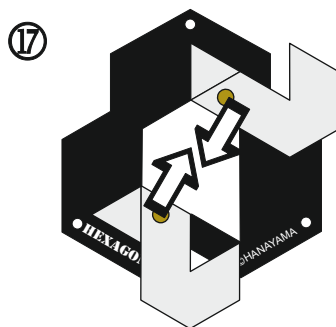

Move the puzzle pieces simultaneously.