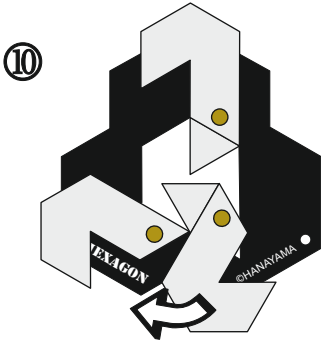

Move the puzzle pieces simultaneously.