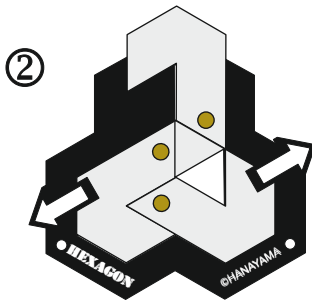

はずる

TM
®

H U Z Z L E

Huzzle Cast Hexagon

Assembled

Disassembled

The arrow indicates the direction to move the puzzle pieces.

Designer: Mine Uyematsu (JP)